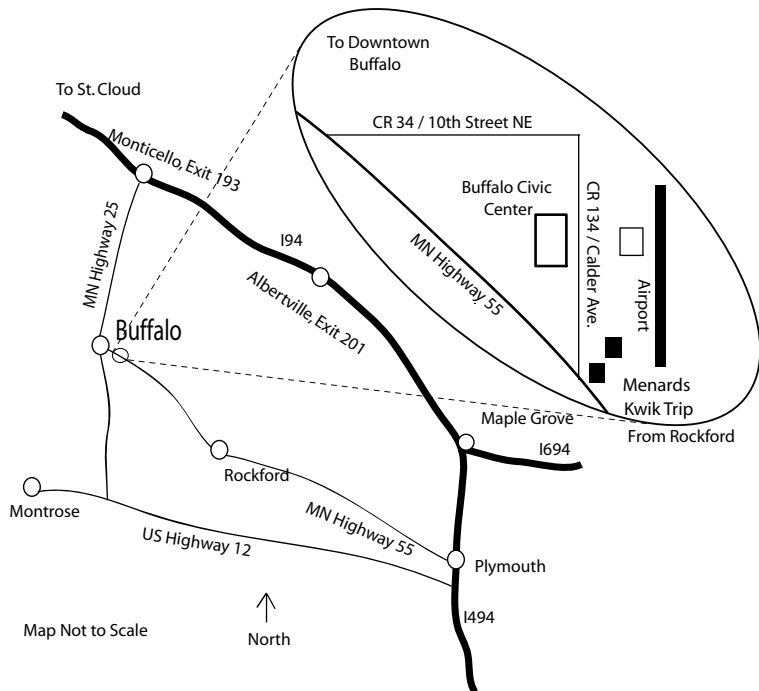

MIDWINTER MADNESS®

KOLTC.ORG, Inc

PO Box 22613

Minneapolis MN 55422